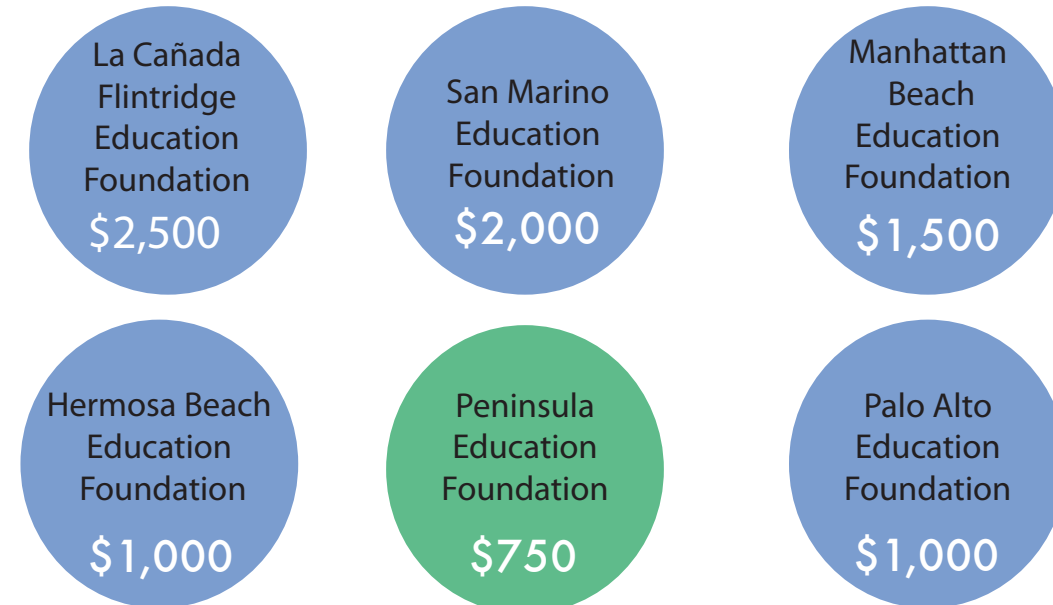

District-wide We Fund...

TEACHERS:

More than \$1 million of our pledge goes toward classroom teaching positions. This keeps our classrooms smaller and helps save critical teaching positions.

SCHOOL SITE TECH SQUAD:

These vital technology specialists are at all school sites. They meet the ever-expanding technological demands that allow our teachers to focus on classroom instruction.

TEACHER GRANTS:

PEF's Chuck Miller Grants are awarded to teachers to fund projects of special merit and creativity that promise a unique learning opportunity for students. Last year 35 teachers were awarded grants of up to \$1,500 each.

OUR CHILDREN ARE WORTH IT!

Suggested Donations From Other Education Foundations

Suggested per child donation

YOUR SUPPORT IS CRUCIAL TO THESE PROGRAMS

DISTRICT-WIDE

Teaching Positions District-Wide	\$1,150,000
School Site Tech Squad	\$300,000
Chuck Miller Grants to Teachers	\$40,000