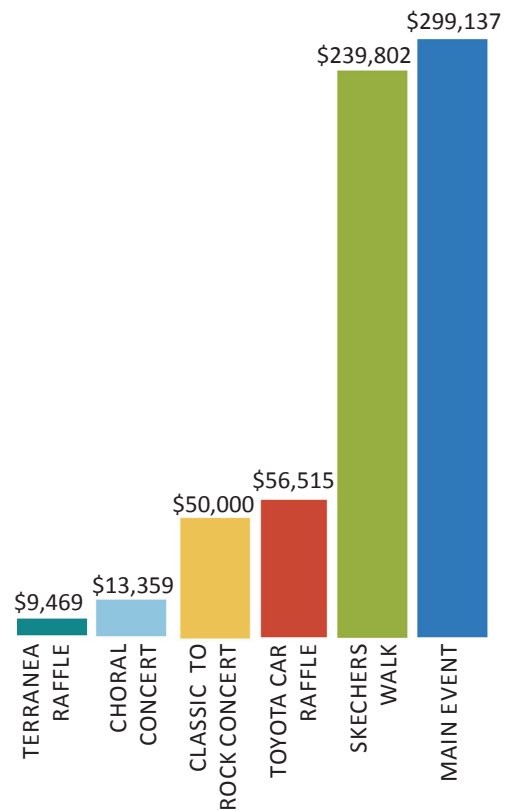

EVENT INCOME 2015-16 SCHOOL YEAR