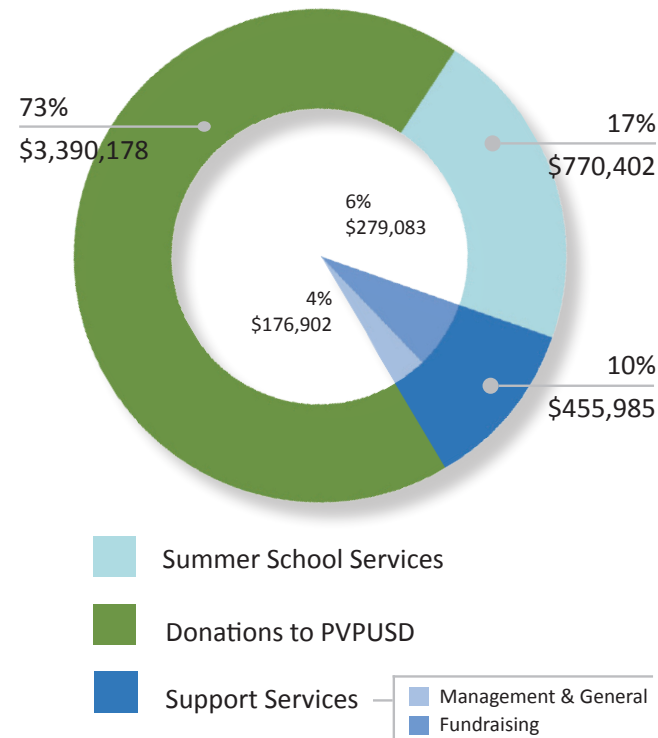

SOURCES OF CONTRIBUTIONS

MAIN EVENT 2017

PEF's 35th annual Main Event at Terranea Resort was a great success raising approximately \$319,000 for PVPUSD schools. Guests wore elegant whites to capture a mood as though they were whisked off to the coast of Spain to the island of Ibiza. The highlight of the evening was student musical, dance and robotic performances showcasing the very kids PEF supports.

EVENT INCOME 2015-16 SCHOOL YEAR

90% OF EXPENSES GO TOWARD PROGRAMS

PVP GRADUATES ATTEND SCHOOLS FROM COAST TO COAST AND BEYOND

Our 2017 Palos Verdes and Peninsula High School graduates were accepted to more than 350 colleges and universities across the country and abroad.