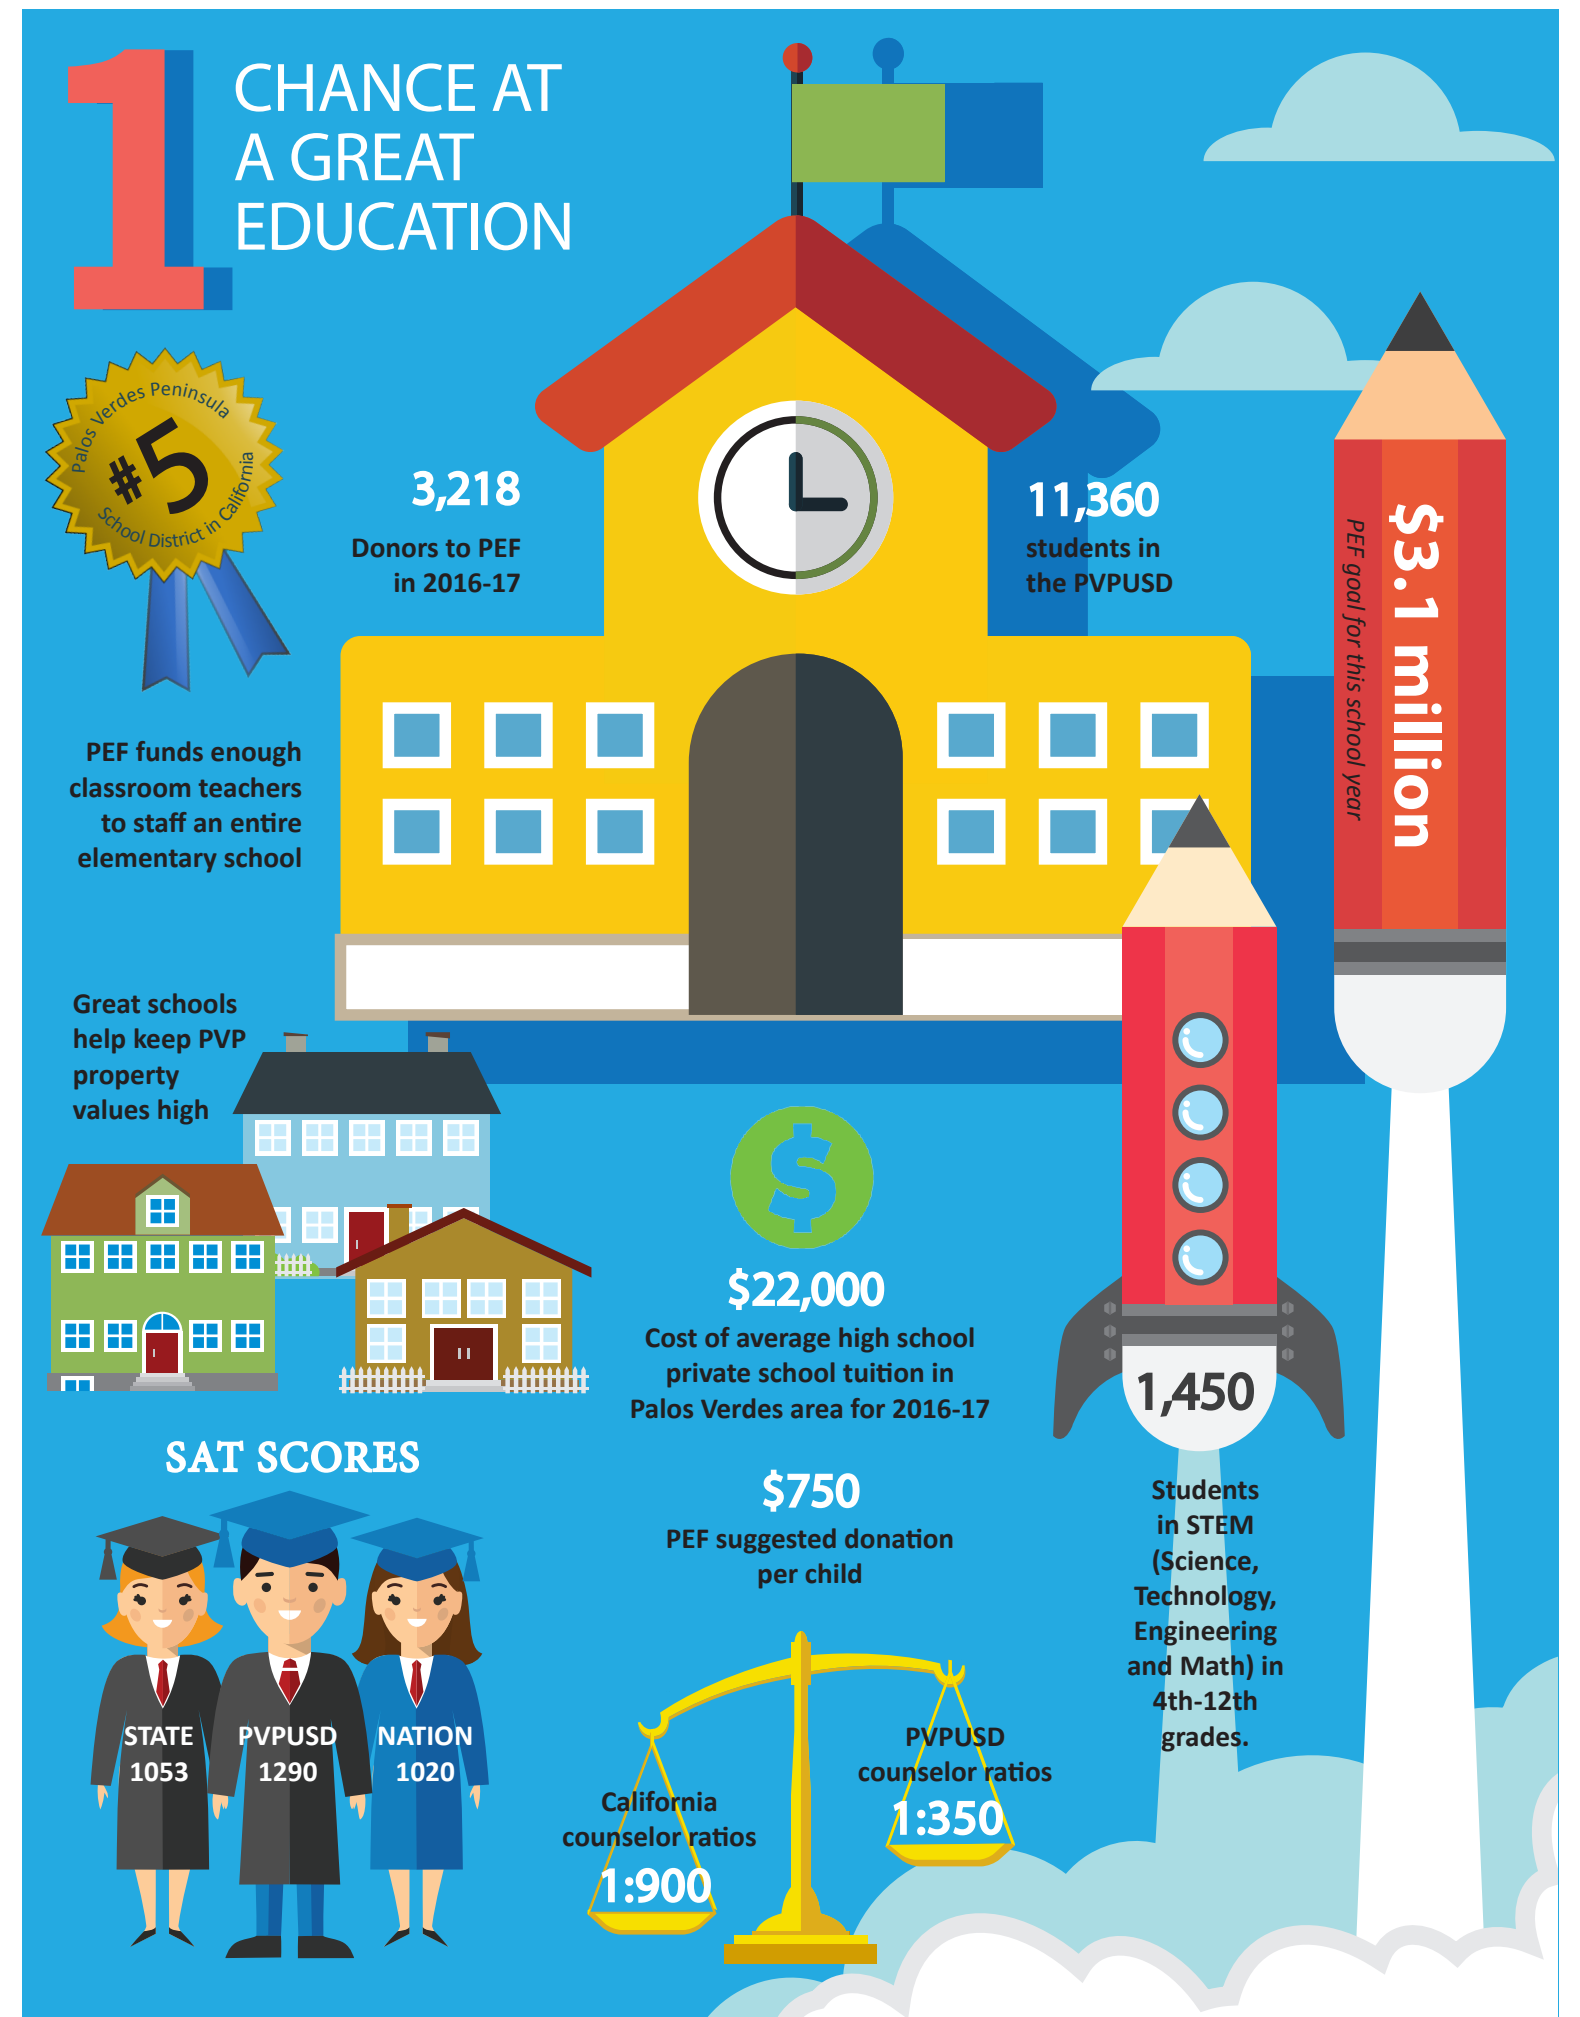

A MESSAGE FROM OUR BOARD PRESIDENTS

Welcome new and continuing families in the PVPUSD and Palos Verdes community members and supporters. We are proud to share with you the accomplishments of what a community can do when it unites in a common cause. We both share a love of our public schools and heeded the call to action to help as soon as we brought our first children to kindergarten.

At that time, PEF was asking for a dollar a day to fill the funding gap that our schools face each year when they open the doors in the fall. Since then, due to state funding shortfalls, the gap has widened and PEF has stepped in to fund more programs and teaching positions, so the ask has increased a bit. It is still lower than many similar communities. We invite you to join your neighbors and fellow parents to unite in this common cause to keep the programs we each cherish so much.

We both had the pleasure of gathering the founders, past presidents, and past trustees of PEF this year and were honored to hear their stories of working for our children since PEF began 38 years ago. Parents, alumni parents and community members who value what this award-winning district provides for your student, grandchild or community at large, we ask you to join us as we open the doors again this year and pledge to the district to fill that gap. We choose not to wait for the state to correct the issues we face. It takes each of us, with a lot of help and hard work, to meet the goal each year. We would love for you to be a part of the continued success of what PEF does for your student and your community.

We thank you for your commitment to education this past year. We continue to be inspired by your hard work, creativity, energy and dedication of time and personal resources to help keep our schools stellar.