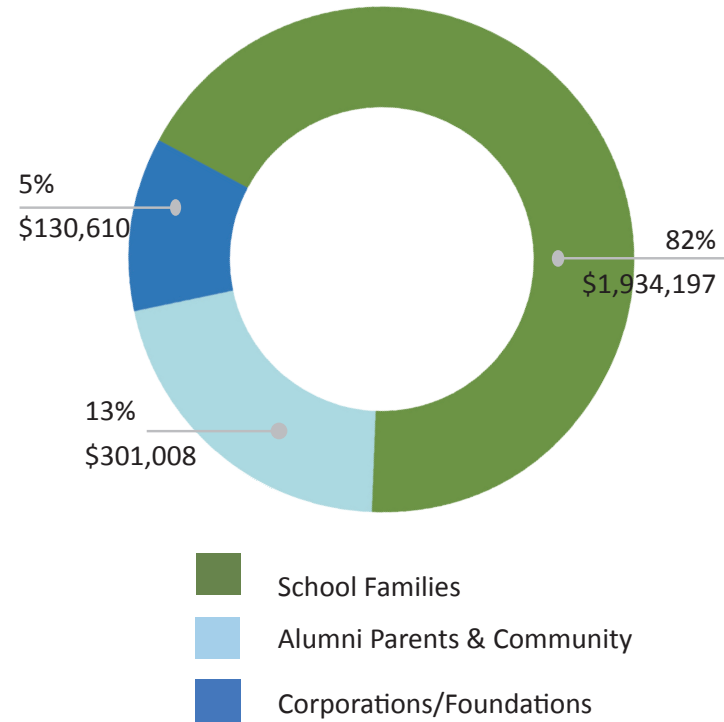

PEF FINANCIAL OVERVIEW 2015-2016

Most recent financial audit

The Peninsula Education Foundation (PEF) provides additional funding to the PVPUSD to ensure our children receive an excellent education.

PEF is committed to responsible fundraising, prudent stewardship and financial transparency. Last year, PEF earned the GuideStar Exchange Gold designation from GuideStar USA and a 4-Star rating from Charity Navigator, the nation's leading charity evaluators. These ratings demonstrate PEF's deep commitment to nonprofit transparency and accountability.

SOURCES OF CONTRIBUTIONS

MAIN EVENT 2017

PEF's 35th annual Main Event at Terranea Resort was a great success raising approximately \$319,000 for PVPUSD schools. Guests wore elegant whites to capture a mood as though they were whisked off to the coast of Spain to the island of Ibiza. The highlight of the evening was student musical, dance and robotic performances showcasing the very kids PEF supports.